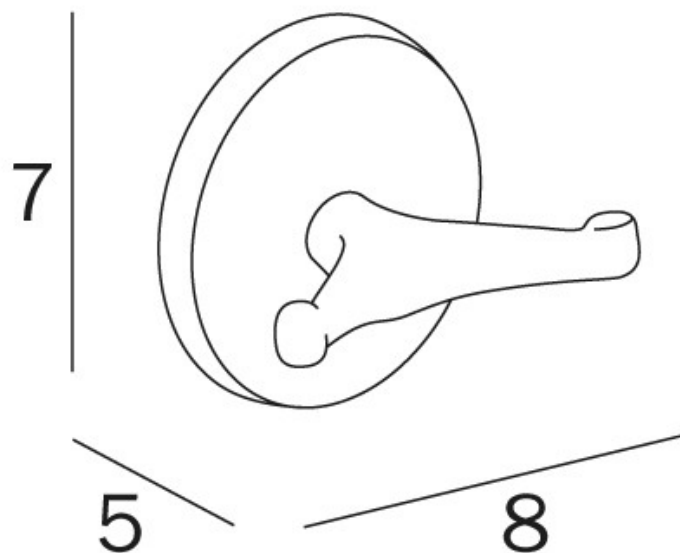

**HOTELLERIE  
DOUBLE HOOK**  
(Chrome - A0421)

Proudly imported and distributed by  
Gro Agencies Pty Ltd  
Unit 2 / 37 Howe St, Osborne Park, WA, 6017  
P 08 9446 3288 E info@groagencies.com.au W www.groagencies.com.au